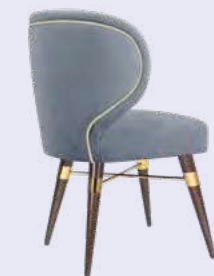

LOUIS DINING CHAIR

W 52 cm | 20.5" D 57 cm | 22.4"
H 84 cm | 33.1" SH 49 cm | 19.3"

DINING CHAIRS

LOUIS I DINING CHAIR
W 52 cm | 20.5" D 57 cm | 22.4"
H 84 cm | 33.1" SH 49 cm | 19.3"

LUNA DINING CHAIR
W 51.5 cm | 20.3" D 50 cm | 19.7"
H 79.5 cm | 31.3" SH 4 5cm | 17.7"