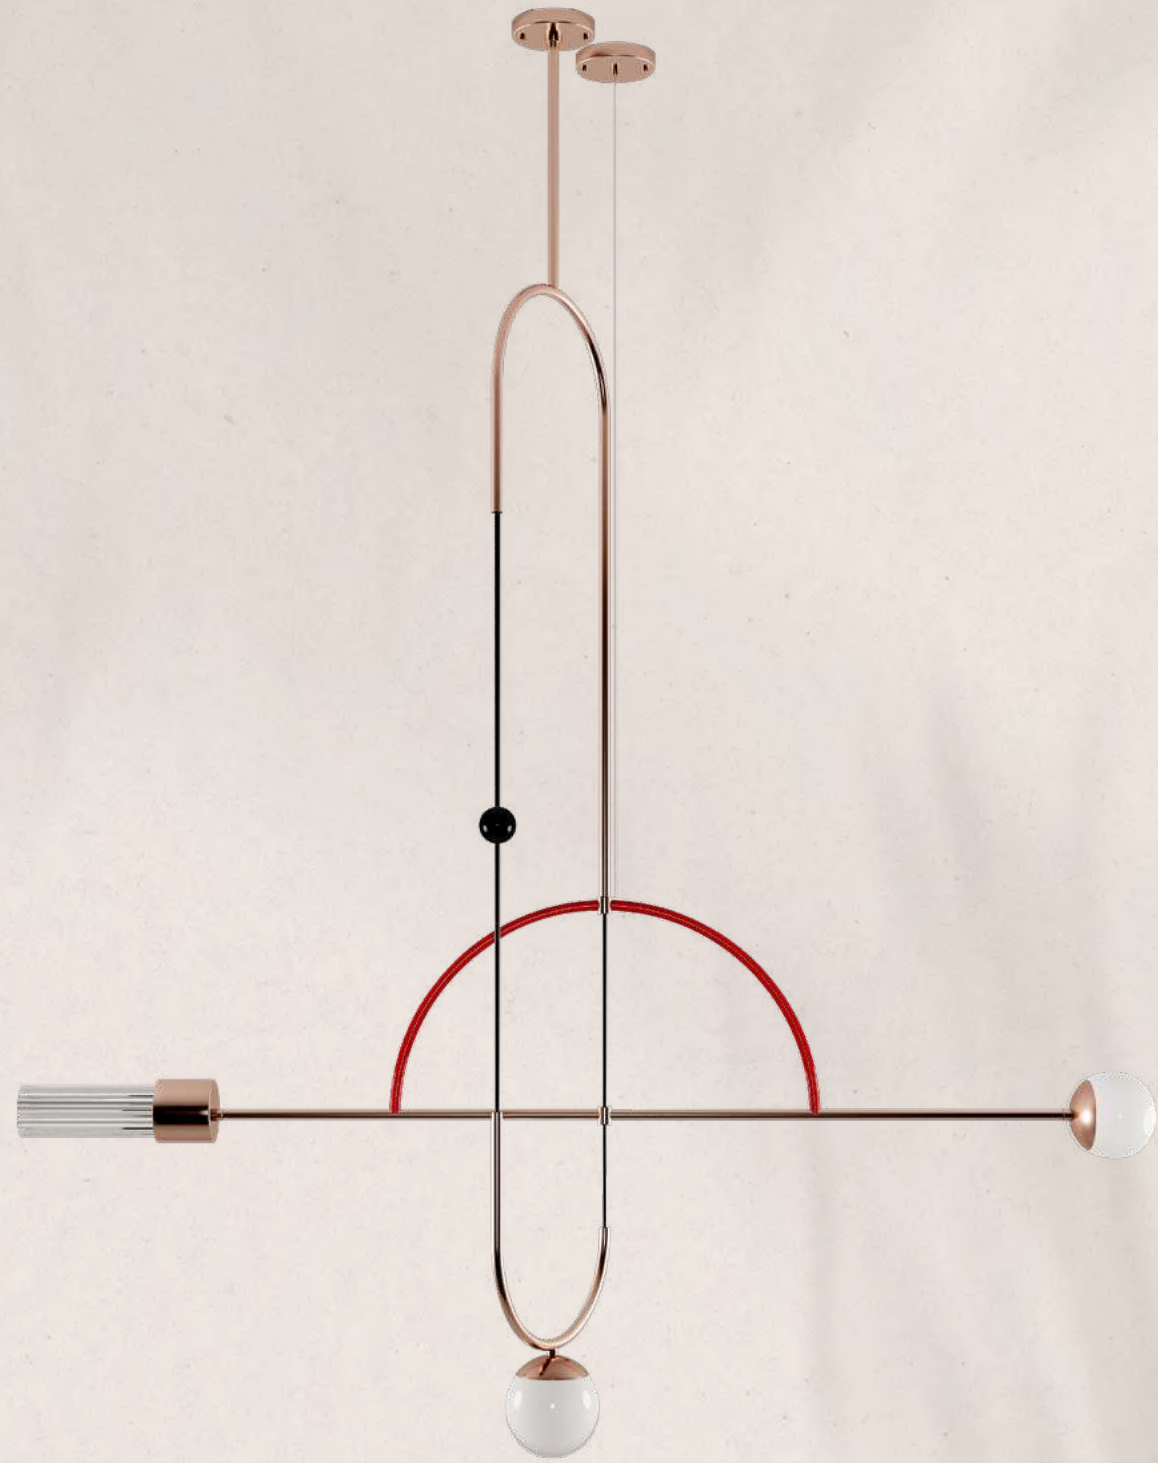

CELESTIAL FLUSH MOUNT

The Celestial Flush Mount is designed to be a harmonious blend of elegance and natural beauty, available in four dimensions to offer endless possibilities for creative arrangements. Whether adorning the ceiling as a constellation of lights or gracing the walls in an organic composition, each piece can be tailored to fit the desired space and aesthetic.

100

CACTUS WALL LAMP
CREATIVEMARY

CACTUS FLOOR LAMP
CREATIVEMARY

CACTUS TABLE LAMP
CREATIVEMARY

101

TORTONA
SUSPENSION LAMP

DENVER II PENDANT LAMP

MELROSE SUSPENSION LAMP

MIAMI I SUSPENSION LAMP

HERA PENDANT LAMP

NEW

NEW

MIAMI II
SUSPENSION LAMP

104

MIAMI
WALL LAMP

105