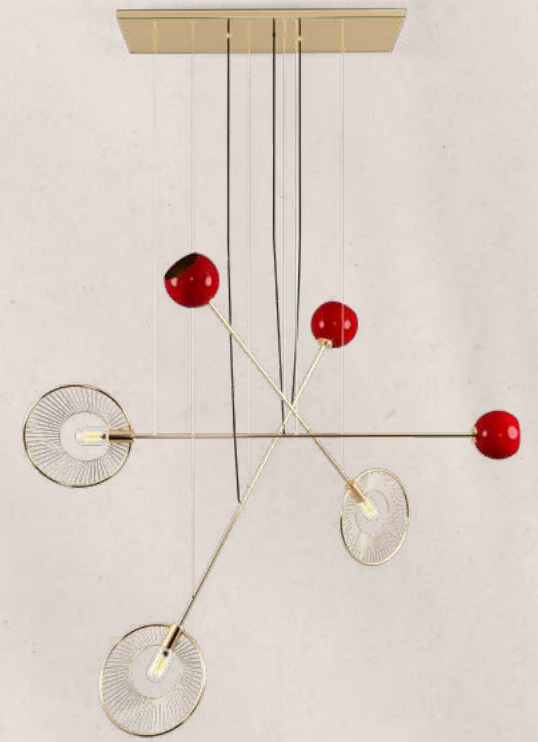

CELESTIAL FLUSH MOUNT

The Celestial Flush Mount is designed to be a harmonious blend of elegance and natural beauty, available in four dimensions to offer endless possibilities for creative arrangements. Whether adorning the ceiling as a constellation of lights or gracing the walls in an organic composition, each piece can be tailored to fit the desired space and aesthetic.

100

CACTUS WALL LAMP
CREATIVEMARY

CACTUS FLOOR LAMP
CREATIVEMARY

CACTUS TABLE LAMP
CREATIVEMARY

101

TORTONA
SUSPENSION LAMP

DENVER II PENDANT LAMP

MELROSE SUSPENSION LAMP

MIAMI I SUSPENSION LAMP

HERA PENDANT LAMP

NEW

NEW

MIAMI II
SUSPENSION LAMP

104

MIAMI
WALL LAMP

105