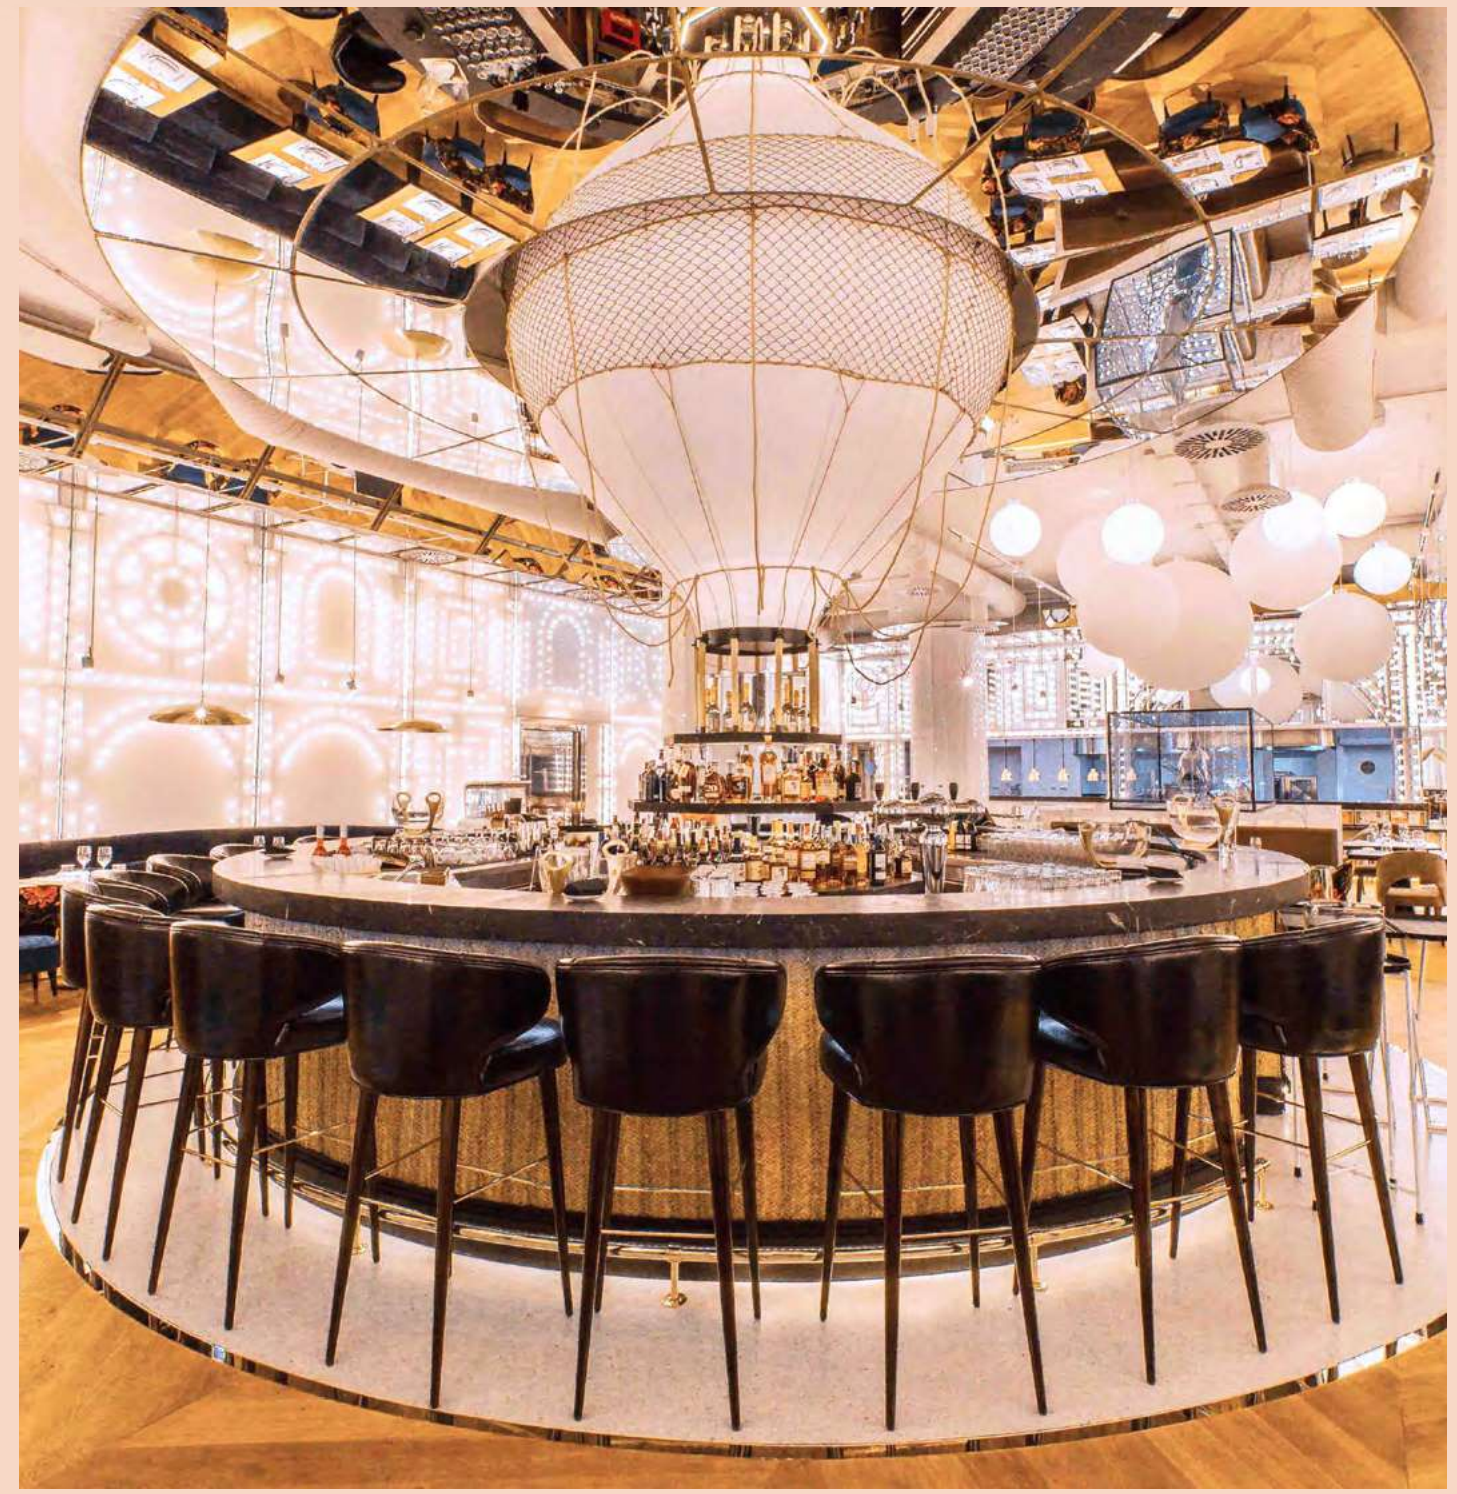

ANITA DINING CHAIR

Winner of the international Yacht & Aviation awards, the Sunreef 80 is an all-around sailing leisure yacht ideal for exclusive getaways, charter and transoceanic adventures. This model boasts a combination of exterior and interior areas easily flowing into one another. There you can find one of our highlighted pieces, the Anita Dining Chair.

Sir Nikolai Hotel

HAMBURG, GERMANY

LOUIS BAR CHAIR
OTTIU

LOUIS BAR CHAIR
OTTIU

Bibo Restaurant

MADRID, SPAIN

1

1. Carmè Restaurant, Italy

Carmè Restaurant's owners decided to honor their most important person in the world, their's mother, by giving her name to this glamorous place. The Italian restaurant offers the best of Mediterranean and Neapolitan Cuisine. Besides the Bistro area where you can enjoy a cocktail and quick meal, Carmè provides also a furnished outdoor area and a private bar room. There you can find our **Tippi dining chair**.